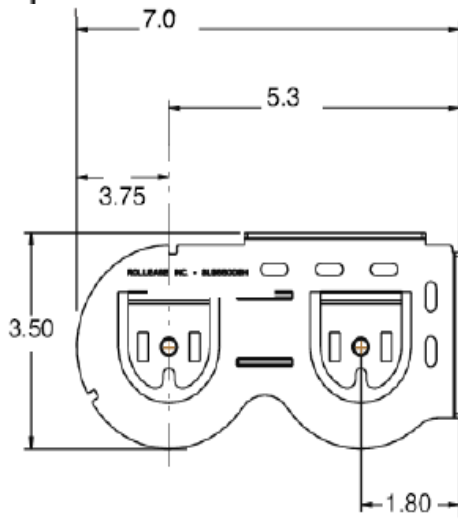

Vertical Bracket