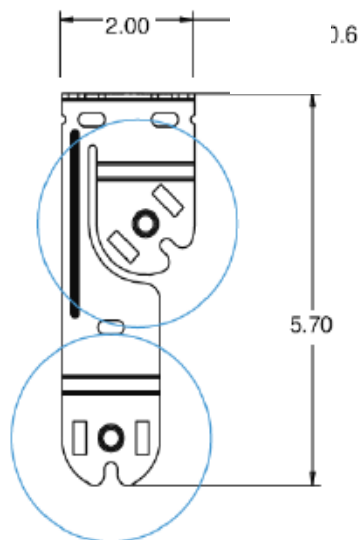

Contact customer service for quote pricing on shades requiring 7" fascia.