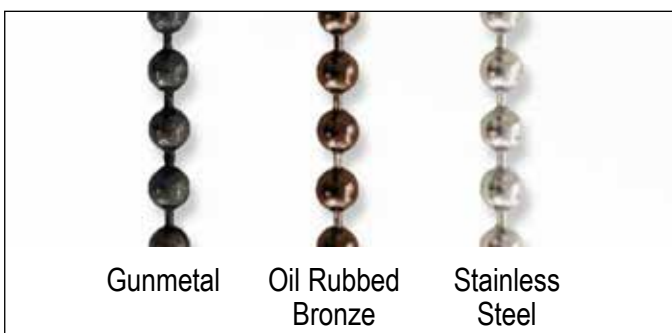

COMPONENT AND COLOR COORDINATION

Color Coordination is determined by material selection (see Collection Information chart on Page 2 for assigned Color Coordination). The chart below illustrates the coordinated component colors.

Color Coordination	Component			
	Wand	Tensioner	Liner	Chain
White	White	White	Snow	Stainless Steel
Vanilla	Vanilla	Vanilla	Ecru	Stainless Steel
Natural	Vanilla	Vanilla	Ecru	Oil Rubbed Bronze
Caramel	Brown	Brown	Buff	Oil Rubbed Bronze
Gray	Gray	Gray	Cool Tan	Stainless Steel
Dark Brown	Brown	Brown	Buff	Oil Rubbed Bronze

Note:

- Liner is available in LF and BO options
- All coordinated components have the option to be overridden.

Wands:

Liners:

Tensioners:

Chains: